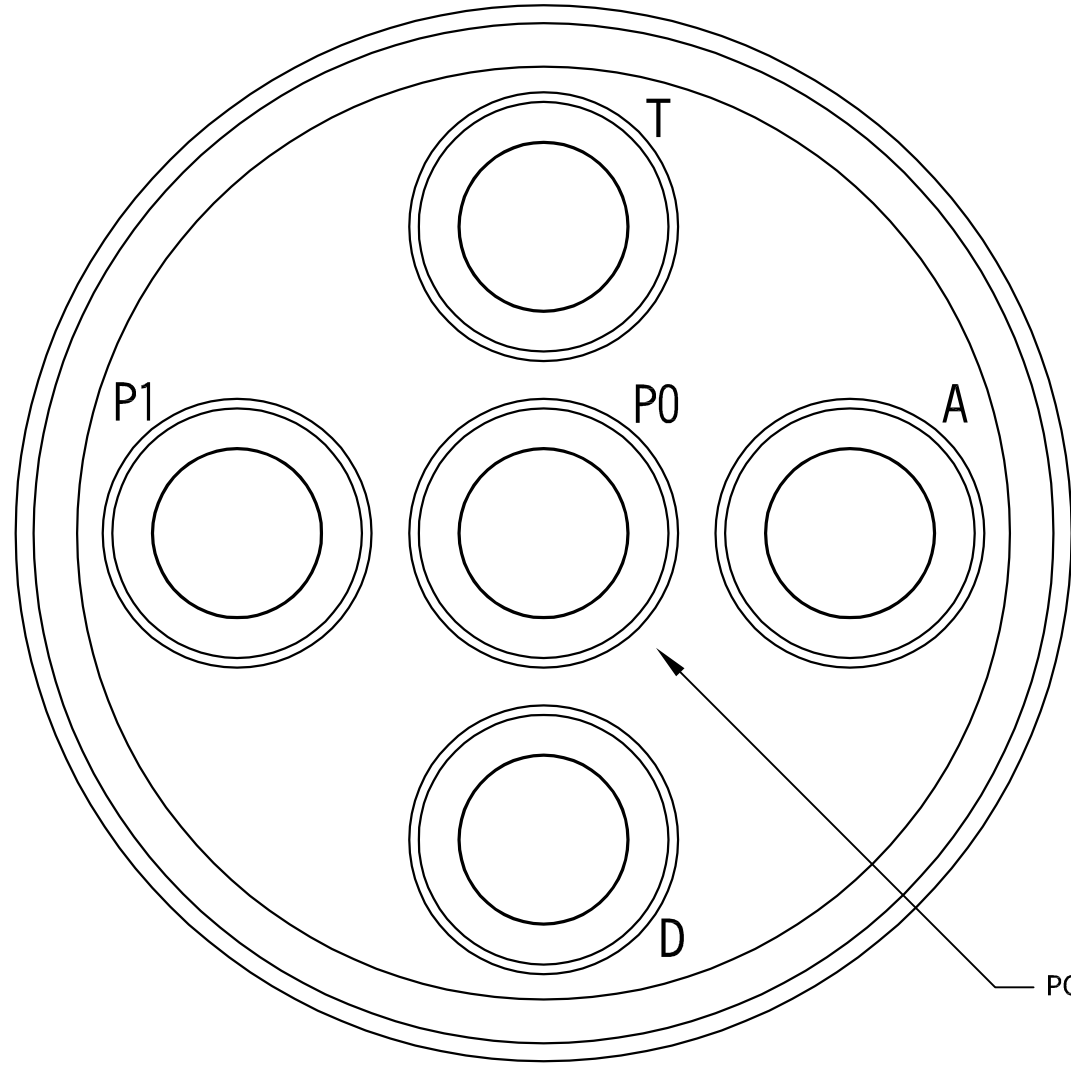

SDL500R DATA LOGGER DIMENSIONAL VIEW

SCALE: 1:2

DRAWN BY: MDV

DATE: 11/29/11

SHEET: 1 of 1

ITEM: NEXSENS SDL500R RADIO DATA LOGGER

SHEET TITLE: DATA LOGGER DIMENSIONAL VIEW

DRAWING NUMBER: NEX107

REV: 01

This drawing and the information thereon is the property of NexSens Technology. All unauthorized use and reproduction is prohibited. <www.NexSens.com>

POWER AND SENSOR PORTS, (5) TYP

DATA OUTPUT PORT

SDL500R DATA LOGGER CONNECTOR LAYOUT

SCALE: 1:1

ITEM:	NEXSENS SDL500R RADIO DATA LOGGER		
	DRAWN BY:	MDV	
	DATE:	11/29/11	
SHEET TITLE:	DATA LOGGER CONNECTOR LAYOUT		
DRAWING NUMBER:	REV:	SHEET:	
NEX108	01	1 of 1	
This drawing and the information thereon is the property of NexSens Technology. All unauthorized use and reproduction is prohibited. <www.NexSens.com>			