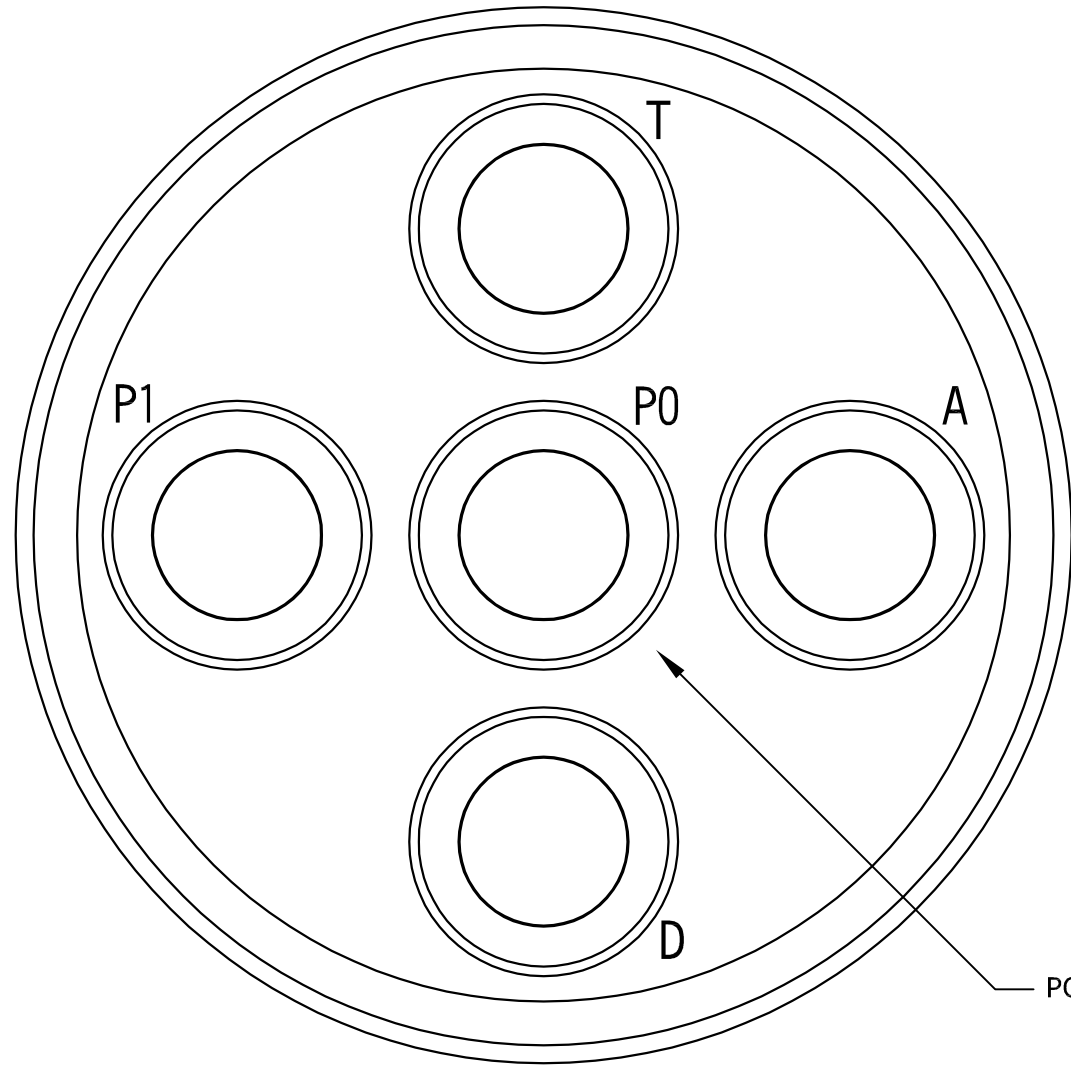

SDL500I DATA LOGGER DIMENSIONAL VIEW
SCALE: 1:2

ITEM:	NEXSENS SDL500I IRIDIUM SATELLITE DATA LOGGER		
	DRAWN BY:	MDV	
SHEET TITLE:	DATA LOGGER DIMENSIONAL VIEW		
	DATE:	11/29/11	
DRAWING NUMBER:	NEX110	REV:	01
		SHEET:	1 of 1
This drawing and the information thereon is the property of NexSens Technology. All unauthorized use and reproduction is prohibited. <www.NexSens.com>			

POWER AND SENSOR PORTS, (5) TYP

DATA OUTPUT PORT

SDL500I DATA LOGGER CONNECTOR LAYOUT

SCALE: 1:1

DRAWN BY: MDV

DATE: 11/29/11

SHEET: 1 of 1

ITEM: NEXSENS SDL500I IRIDIUM SATELLITE DATA LOGGER

SHEET TITLE: DATA LOGGER CONNECTOR LAYOUT

DRAWING NUMBER: NEX111

REV: 01

This drawing and the information thereon is the property of NexSens Technology. All unauthorized use and reproduction is prohibited. <www.NexSens.com>