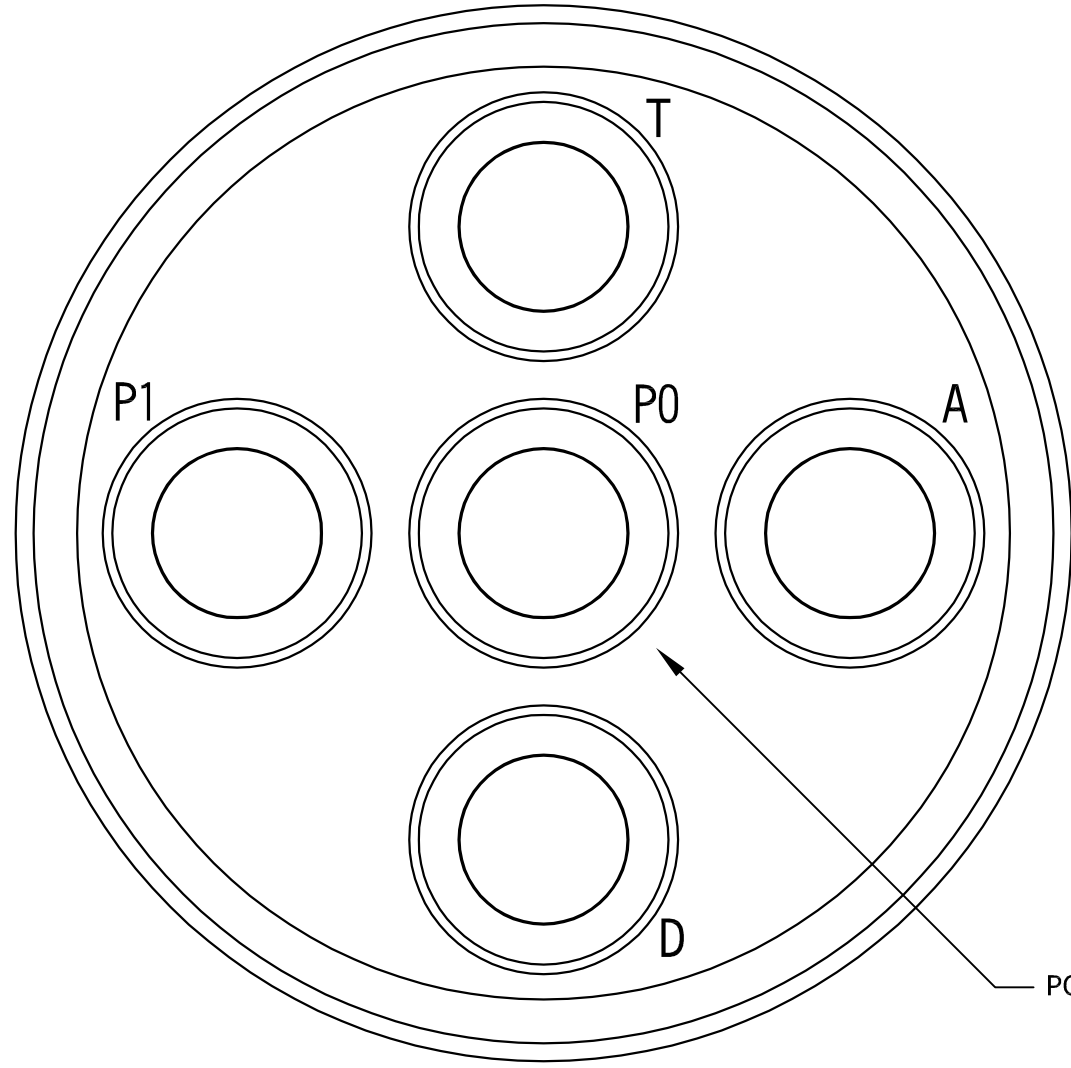

SDL500C DATA LOGGER DIMENSIONAL VIEW

SCALE: 1:2

DRAWN BY: MDV

DATE: 11/29/11

SHEET: 1 of 1

ITEM: NEXSENS SDL500C CELLULAR DATA LOGGER

SHEET TITLE: DATA LOGGER DIMENSIONAL VIEW

DRAWING NUMBER: NEX104

REV: 01

This drawing and the information thereon is the property of NexSens Technology. All unauthorized use and reproduction is prohibited. <www.NexSens.com>

POWER AND SENSOR PORTS, (5) TYP

DATA OUTPUT PORT

SDL500C DATA LOGGER CONNECTOR LAYOUT

SCALE: 1:1

ITEM: NEXSENS SDL500C CELLULAR DATA LOGGER	DRAWN BY: MDV
	DATE: 11/29/11
	SHEET: 1 of 1
SHEET TITLE: DATA LOGGER CONNECTOR LAYOUT	
DRAWING NUMBER: NEX105	REV: 01
This drawing and the information thereon is the property of NexSens Technology. All unauthorized use and reproduction is prohibited. <www.NexSens.com>	