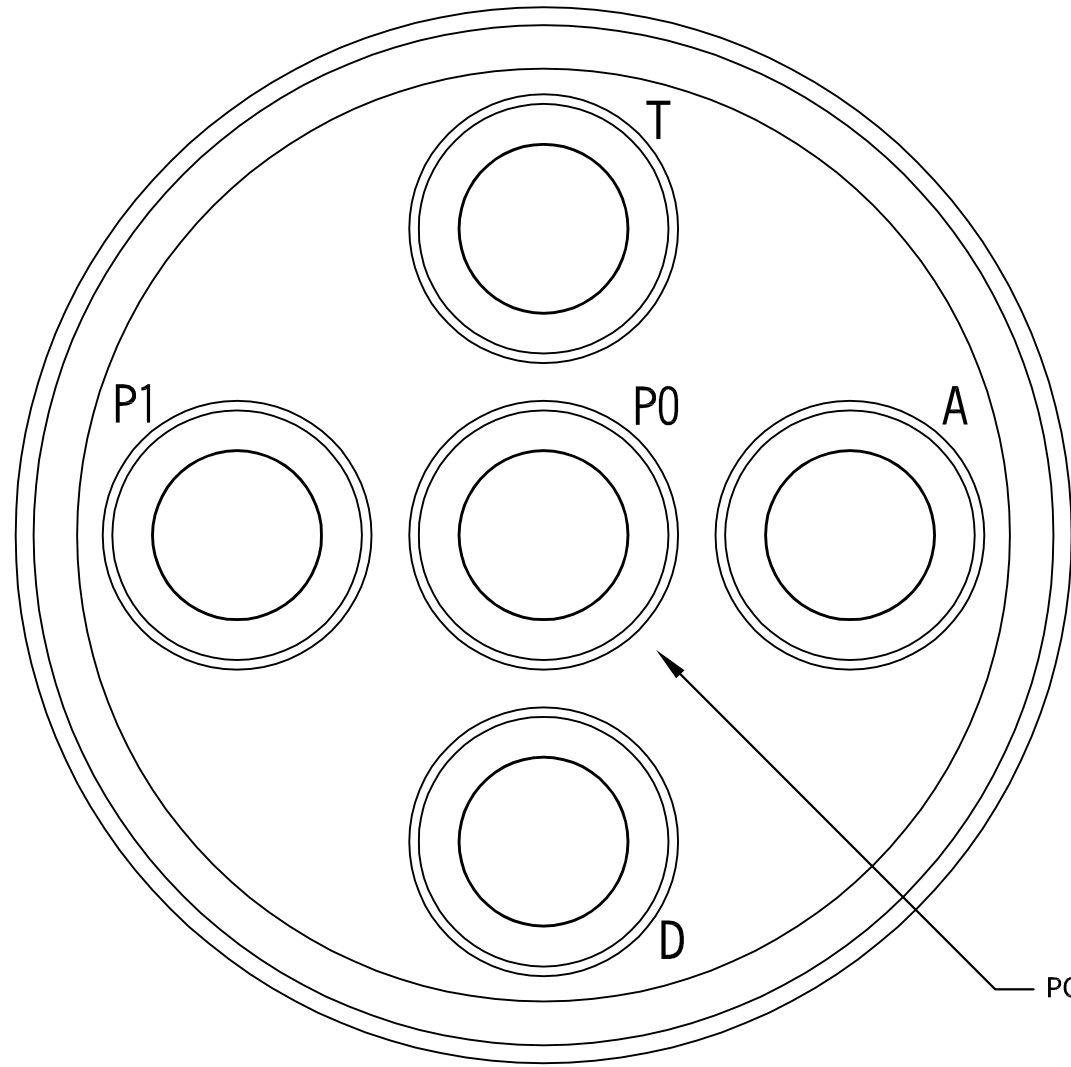

ELASTOMER BUMPER,
(2) TYP

POWER AND SENSOR PORTS,
(5) TYP

IMPACT-RESISTANT PVC HOUSING

DATA OUTPUT PORT

BATTERY LID, HOUSES (8) D-CELL ALKALINE BATTERIES

SDL500 DATA LOGGER DIMENSIONAL VIEW

SCALE: 1:1.5

ITEM:	NEXSENS SDL500 SUBMERSIBLE DATA LOGGER		
	DRAWN BY:	MDV	
SHEET TITLE:	DATA LOGGER DIMENSIONAL VIEW		
	DATE:	11/29/11	
DRAWING NUMBER:	NEX101	REV:	01
		SHEET:	1 of 1
This drawing and the information thereon is the property of NexSens Technology. All unauthorized use and reproduction is prohibited. <www.NexSens.com>			

POWER AND SENSOR PORTS, (5) TYP

DATA OUTPUT PORT

SDL500 DATA LOGGER CONNECTOR LAYOUT

SCALE: 1:1

DRAWN BY: MDV

DATE: 11/29/11

SHEET: 1 of 1

ITEM: NEXSENS SDL500 SUBMERSIBLE DATA LOGGER

SHEET TITLE: DATA LOGGER CONNECTOR LAYOUT

DRAWING NUMBER: NEX102

REV: 01

This drawing and the information thereon is the property of NexSens Technology. All unauthorized use and reproduction is prohibited. <www.NexSens.com>